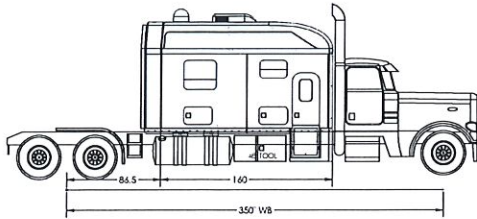

## 160" BOLT CUSTOM SLEEPER

[www.boltcustom.com](http://www.boltcustom.com)

260-748-0314

## Chassis Specifications

- Caterpillar 5EK @ 550 horsepower & 1850 lb. ft. torque (pre-2000 model)
- Eaton 13-speed manual transmission with 2050 lb. ft. clutch
- 131" BBC
- 350" wheelbase/249" CA
- 11-5/8" x 3/8" frame rails w/full steel insert
- Meritor MFS 14,600# front axle, Wide Track
- Meritor MT40-14X 40,000# rear axle, Peterbilt Low Air Leaf rear suspension
- 3.36 ratio
- Disc brakes-front & rear
- Peterbilt premium 15-inch stainless air cleaners
- Peterbilt 150-gallon/26" dia. polished aluminum fuel tanks with four straps per tank
- 240-amp alternator with 4 batteries & low voltage disconnect
- Peterbilt Platinum Sahara Tan interior with wood grain dash & keyless entry
- Aranda custom stainless rear T-bar
- Hogebuilt stainless steel half fenders
- Lincoln custom 8" chrome exhaust including 8" T-pipe
- Lincoln custom 20" stainless steel bumper
- Roadworks stainless steel drop visor
- United Pacific custom LED headlight inserts & LED marker lights