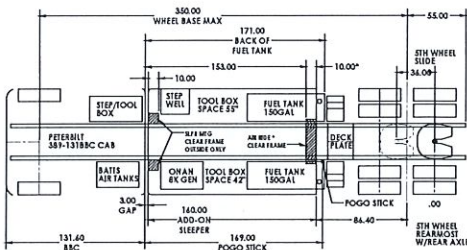

## 160" BOLT CUSTOM SLEEPER

[www.boltcustom.com](http://www.boltcustom.com)

260-748-0314

## Chassis Specifications

- Caterpillar 5EK @ 550 horsepower & 1850 lb. ft. torque (pre-2000 model)
- Eaton 13-speed manual transmission with 2050 lb. ft. clutch
- 131" BBC
- 350" wheelbase/249" CA
- 11-5/8" x 3/8" frame rails w/full steel insert
- Meritor MFS 14,600# front axle, Wide Track
- Meritor MT40-14X 40,000# rear axle, Peterbilt Low Air Leaf rear suspension
- 3.36 ratio
- Disc brakes-front & rear
- Peterbilt premium 15-inch stainless air cleaners
- Peterbilt 150-gallon/26" dia. polished aluminum fuel tanks with four straps per tank
- 240-amp alternator with 4 batteries & low voltage disconnect
- Peterbilt Platinum Sahara Tan interior with wood grain dash & keyless entry
- Aranda custom stainless rear T-bar
- Hogebuilt stainless steel half fenders
- Lincoln custom 8" chrome exhaust including 8" T-pipe
- Lincoln custom 20" stainless steel bumper
- Roadworks stainless steel drop visor
- United Pacific custom LED headlight inserts & LED marker lights