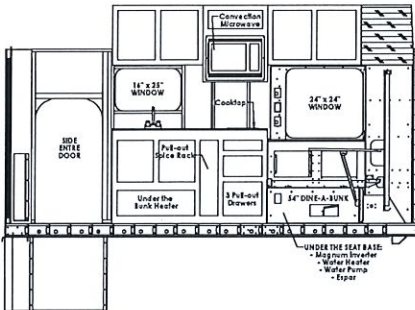

2019 Peterbilt Model 389 Glider Kit

VIN: 1NP-XGGGG-0-0D643441 Color: Peterbilt L0001EY Black base/clear

Chassis Specifications

- Caterpillar 5EK @ 550 horsepower & 1850 lb. ft. torque (pre-2000 model)
- Eaton 13-speed manual transmission with 2050 lb. ft. clutch
- 131" BBC
- 350" wheelbase/249" CA
- 11-5/8" x 3/8" frame rails w/full steel insert
- Meritor MFS 14,600# front axle, Wide Track
- Meritor MT40-14X 40,000# rear axle, Peterbilt Low Air Leaf rear suspension
- 3.36 ratio
- Disc brakes-front & rear
- Peterbilt premium 15-inch stainless air cleaners
- Peterbilt 150-gallon/26" dia. polished aluminum fuel tanks with four straps per tank
- 240-amp alternator with 4 batteries & low voltage disconnect
- Peterbilt Platinum Sahara Tan interior with wood grain dash & keyless entry
- Aranda custom stainless rear T-bar
- Hogebuilt stainless steel half fenders
- Lincoln custom 8" chrome exhaust including 8" T-pipe
- Lincoln custom 20" stainless steel bumper
- Roadworks stainless steel drop visor
- United Pacific custom LED headlight inserts & LED marker lights

Sleeper Specifications

- 160" custom sleeper (Bolt S/N 1115)
- Low side entry door & curb side steps
- 54-inch Dine-A-Bunk w/ Euro Top innerspring mattress + overhead storage cabinets
- Shower/Toilet combination with hot water heater and sink
- Norcold 7.0 cu. ft. refrigerator/freezer
- Convection microwave oven
- Single burner induction cooktop
- 24" TV w/HDTV antenna
- AirXcel Coleman-Mach 110v Roof-Mount Air Conditioner
- Espar fuel-fired heater
- ACC 12-volt auxiliary heater/air conditioner + 12-volt roof vent fan
- Magnum 2000 watt inverter/charger with shore power
- Onan OD8000 8.0 KW diesel generator
- Link Cabmate CS160 cab air ride system
- Merritt 48" toolbox, 36" toolbox, access steps & deck plate

3900 Transportation Dr. Fort Wayne, IN 46818 • www.boltcustom.com