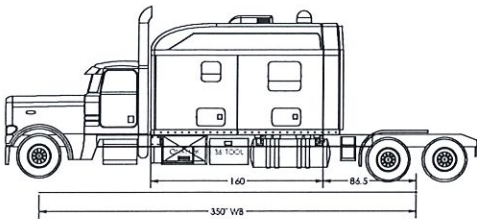

## 160" BOLT CUSTOM SLEEPER

[www.boltcustom.com](http://www.boltcustom.com)

260-748-0314

## Chassis Specifications

- Caterpillar 5EK @ 550 horsepower & 1850 lb. ft. torque (pre-2000 model)
- Eaton 13-speed manual transmission with 2050 lb. ft. clutch
- 131" BBC
- 350" wheelbase/249" CA
- 11-5/8" x 3/8" frame rails w/full steel insert
- Meritor MFS 14,600# front axle, Wide Track
- Meritor MT40-14X 40,000# rear axle, Peterbilt Low Air Leaf rear suspension
- 3.36 ratio
- Disc brakes-front & rear
- Peterbilt premium 15-inch stainless air cleaners
- Peterbilt 150-gallon/26" dia. polished aluminum fuel tanks with four straps per tank
- 240-amp alternator with 4 batteries & low voltage disconnect
- Peterbilt Platinum Sahara Tan interior with wood grain dash & keyless entry
- Aranda custom stainless rear T-bar
- Hogebuilt stainless steel half fenders
- Lincoln custom 8" chrome exhaust including 8" T-pipe
- Lincoln custom 20" stainless steel bumper
- Roadworks stainless steel drop visor
- United Pacific custom LED headlight inserts & LED marker lights